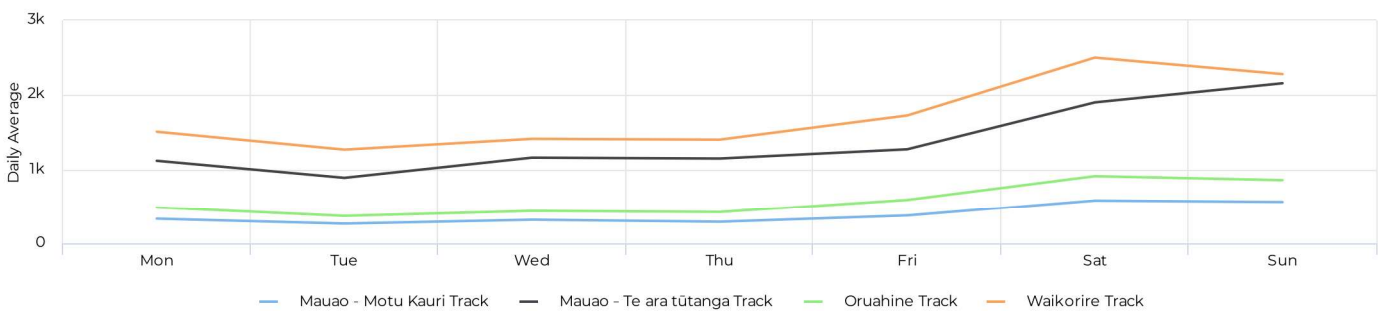

Daily Profile