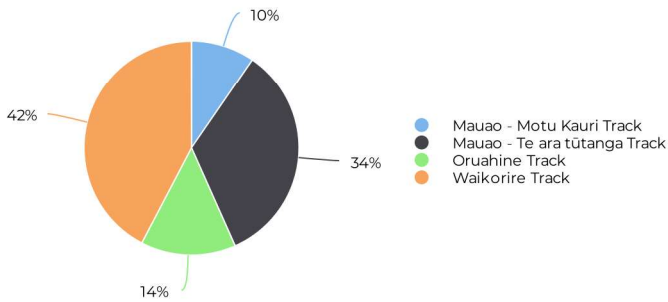

Parks Monthly Key Figures

Tauranga City Council

1st April 2022 → 19th July 2022

Summary

The report focuses on last months data and compares the results to last years equivalent period. For more detailed reports including directional data, refer to the site analysis reports.

Total Counts