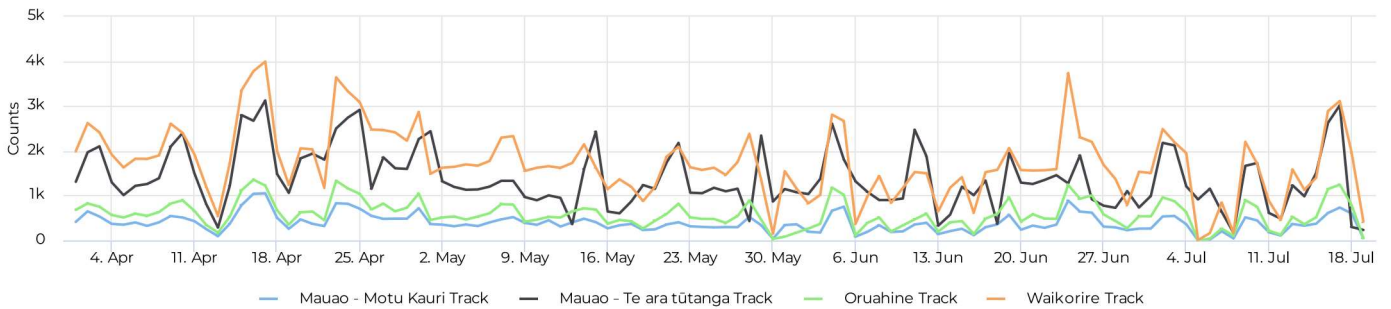

Daily Total Counts