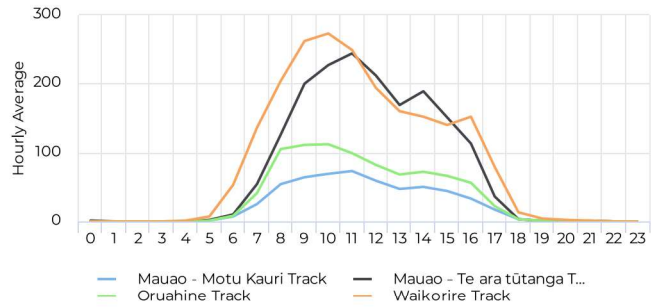

Weekend Hourly Average

06/01/2022 → 06/30/2022