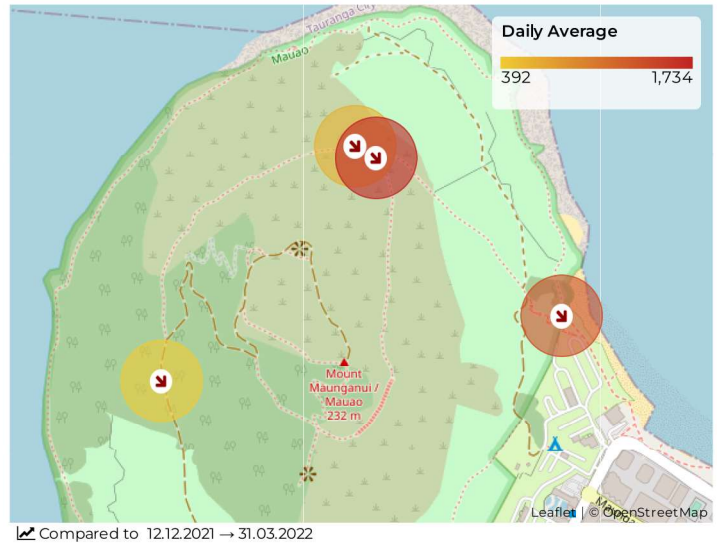

Total Counts Per Site