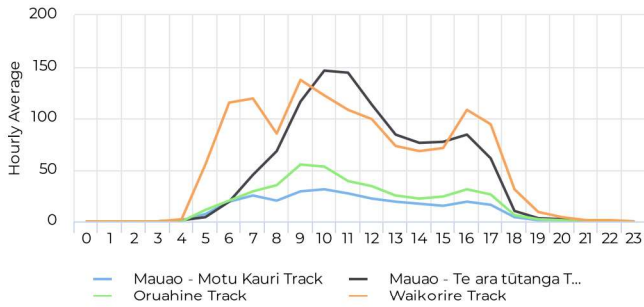

Parks Monthly Key Figures

Tauranga City Council

1st April 2022 → 19th July 2022

Weekly Day Hourly Average

06/01/2022 → 06/30/2022